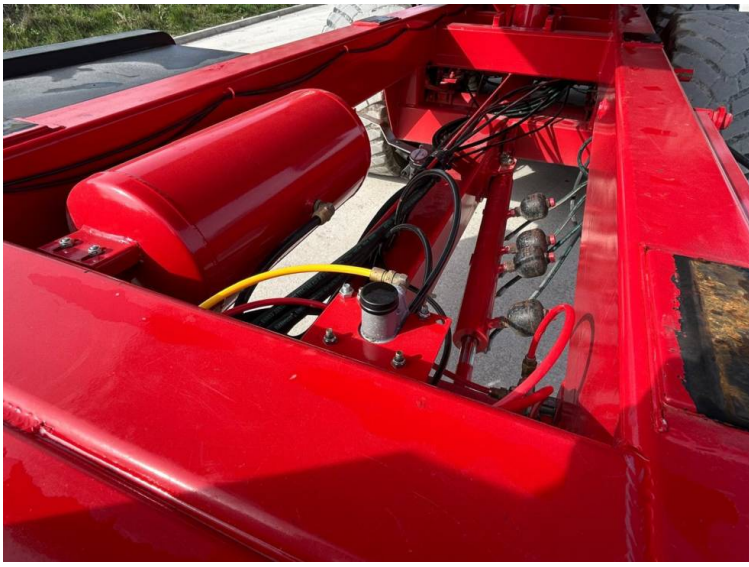

**Marke: Smyth**  
**Modell: SC50 Pro Silage Trailer**

Preis: POA

Ref: M4392

**Marke/Modell:** Smyth SC50 Pro Silage Trailer

**Jahr:** 2022

**Farbe:** Red

**Bedingung:** Good

**Zusätzliche Daten.:**

- Pro spec
- Sprung drawbar
- Full commercial axles
- Air & hydraulic brakes c/w load sensing
- Positive front & rear steering axles
- Full LED lighting
- 4 auto reversing lights
- Galvanised steel ladder & light surrounds
- Rear hitch & services
- Toolbox