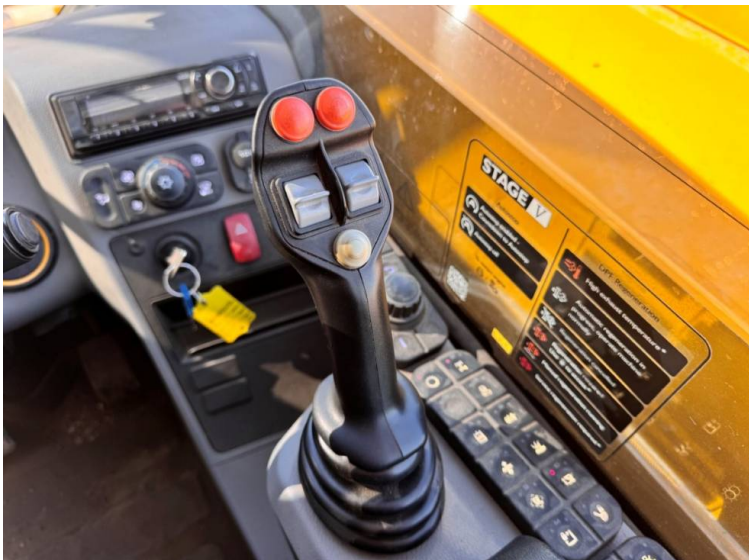

Bereifung: 6 speed powershift

Bedingung: Good

Zusätzliche Daten.:

- 4.2 tonne lifting capacity
- 7 metre reach
- Brand new JCB Q fit headstock & pallet forks
- Pick up hitch
- 1 double rear spool
- Soft ride boom suspension
- Air con
- Tyres - 460/70x24