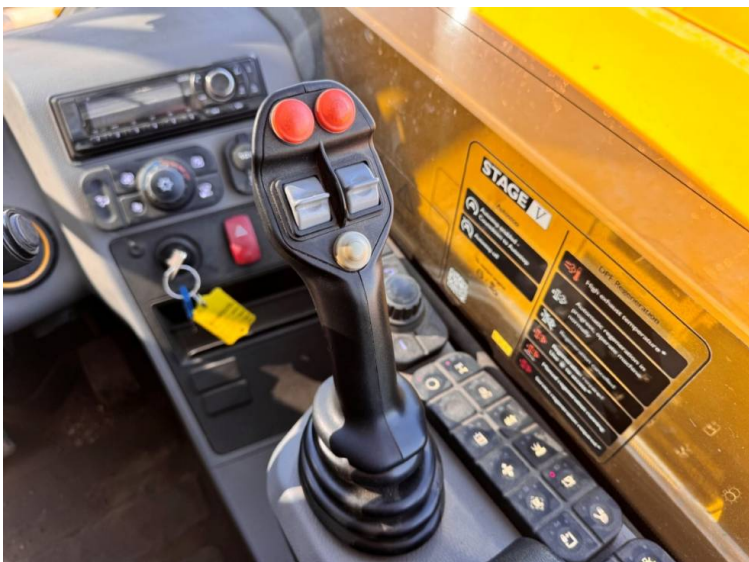

**Bereifung:** 6 speed powershift

**Bedingung:** Good

**Zusätzliche Daten.:**

- 4.2 tonne lifting capacity
- 7 metre reach
- Brand new JCB Q fit headstock & pallet forks
- Pick up hitch
- 1 double rear spool
- Soft ride boom suspension
- Air con
- Tyres - 460/70x24