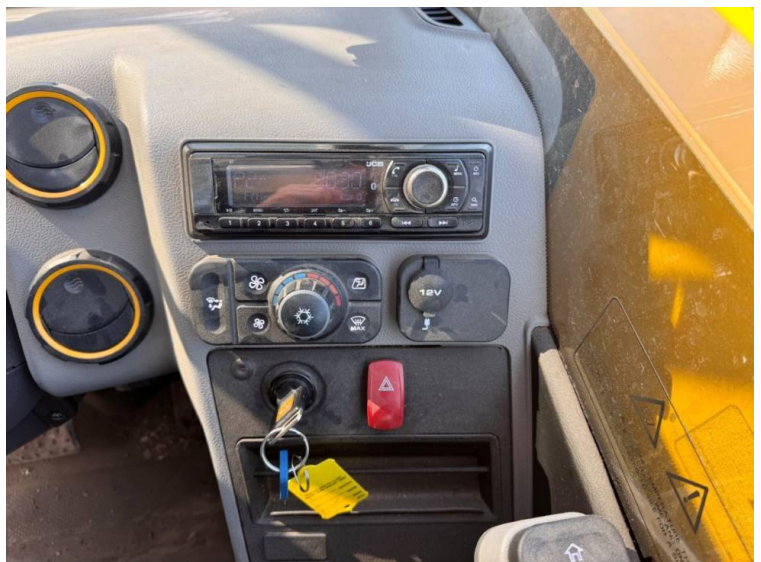

**Bereifung:** 6 speed powershift

**Bedingung:** Good

**Zusätzliche Daten.:**

- 4.2 tonne lifting capacity
- 7 metre reach
- Brand new JCB Q fit headstock & pallet forks
- Pick up hitch
- 1 double rear spool
- Soft ride boom suspension
- Air con
- Tyres - 460/70x24