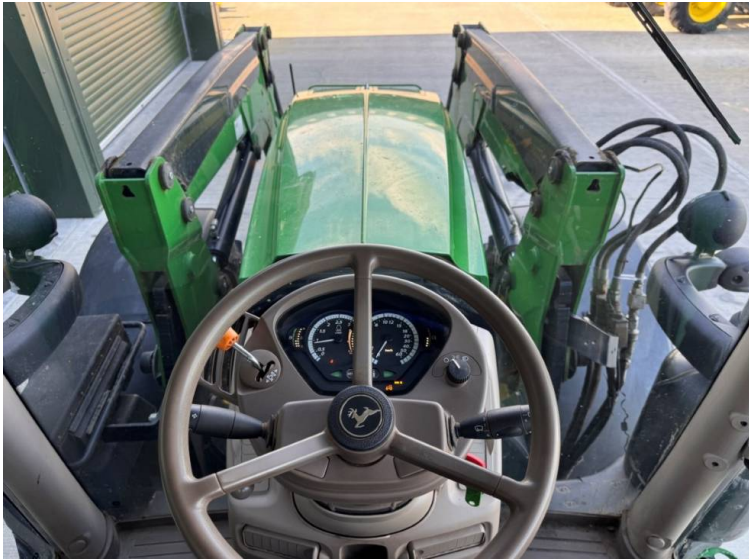

Bereifung: 650/65x42 540/65x30

Bedingung: Good

Zusätzliche Daten.:

- Quicke Q66 loader - manual latching & 3rd service
- Autotractor ready
- Front linkage & PTO
- TLS & cab suspension
- Hydraulic rear top link
- Air brakes
- 4 electric rear spools
- 2 double front spools
- Air seat
- Pan roof