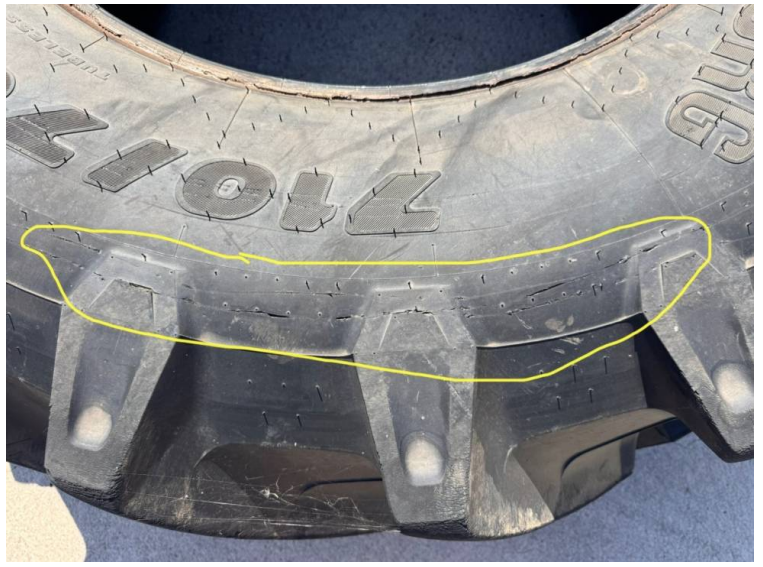

Marke: Trelleborg
Modell: TM800 710/70x38 single tyre

Preis: £975

Ref: M4414

Marke/Modell: Trelleborg TM800 710/70x38 single tyre

Zusätzliche Daten.:

- 166D
- 95%
- Very light scratching to wall on one side of tyre, as seen in pictures