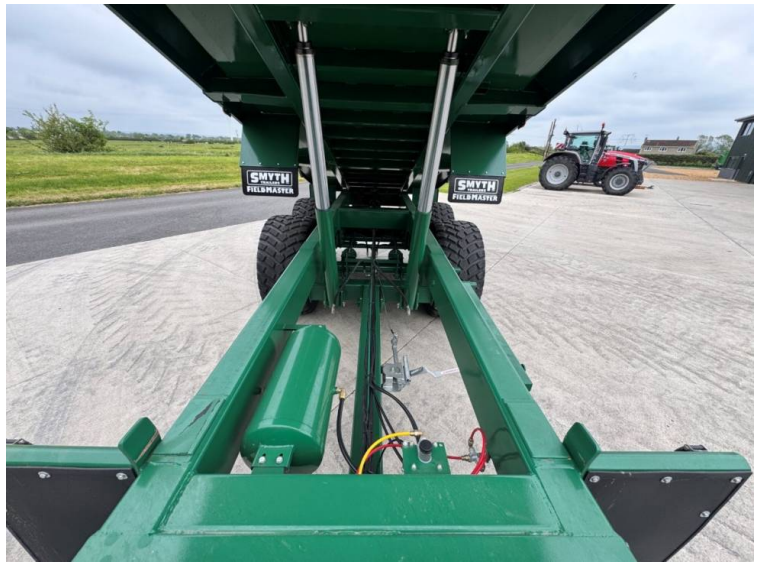

Marca: Smyth

Modelo: FM18 Silage Trailer (20ft) *ex demo*

Precio: POA

Ref: M4354

Marca / modelo: Smyth FM18 Silage Trailer (20ft) *ex demo*

Año: 2025

Color: Green

Condición: As New

Otras especific.:

- Ex demo - as new
- Sprung drawbar
- Full commercial axles
- Air & hydraulic brakes c/w load sensing
- Full LED lighting
- 4 auto reversing lights
- Rear hitch & services
- 560/60×22.5 tyres