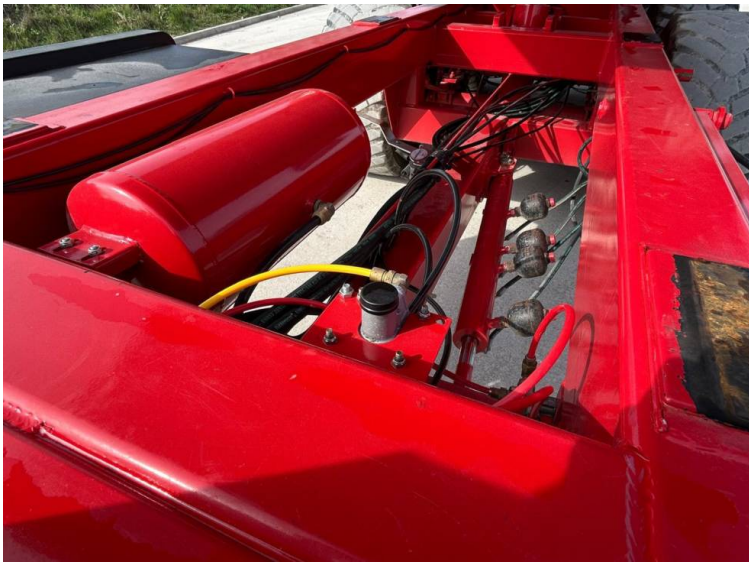

Marca: Smyth
Modelo: SC50 Pro Silage Trailer

Precio: £34,500

Ref: M4392

Marca / modelo: Smyth SC50 Pro Silage Trailer

Año: 2022

Color: Red

Condición: Good

Otras especific.:

- Pro spec
- Sprung drawbar
- Full commercial axles
- Air & hydraulic brakes c/w load sensing
- Positive front & rear steering axles
- Full LED lighting
- 4 auto reversing lights
- Galvanised steel ladder & light surrounds
- Rear hitch & services
- Toolbox