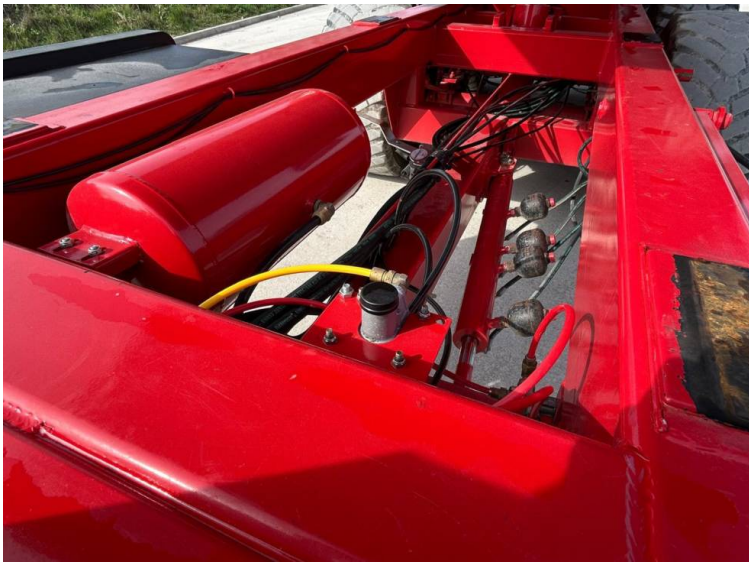

Marca: Smyth
Modelo: SC50 Pro Silage Trailer

Precio: POA

Ref: M4392

Marca / modelo: Smyth SC50 Pro Silage Trailer

Año: 2022

Color: Red

Condición: Good

Otras especific.:

- Pro spec
- Sprung drawbar
- Full commercial axles
- Air & hydraulic brakes c/w load sensing
- Positive front & rear steering axles
- Full LED lighting
- 4 auto reversing lights
- Galvanised steel ladder & light surrounds
- Rear hitch & services
- Toolbox