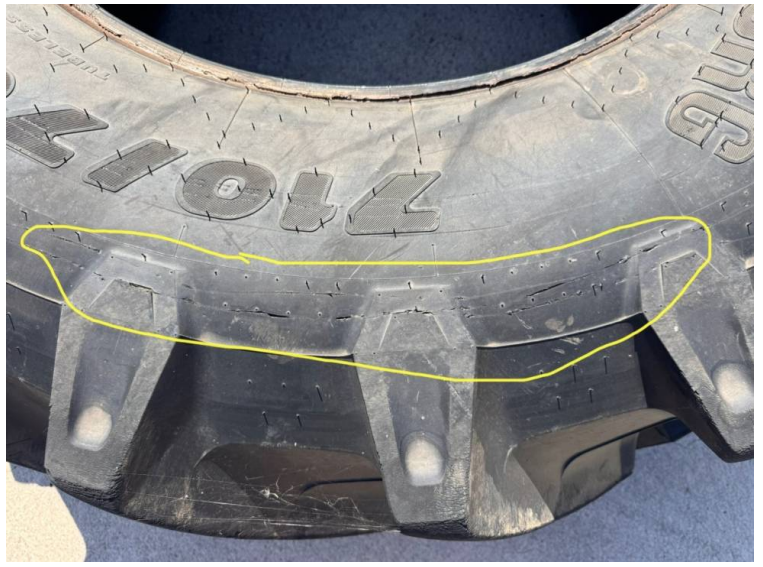

**Marca: Trelleborg**

**Modelo: TM800 710/70x38 single tyre**

Precio: £975

Ref: M4414

**Marca / modelo:** Trelleborg TM800 710/70x38 single tyre

**Otras especific.:**

- 166D
- 95%
- Very light scratching to wall on one side of tyre, as seen in pictures