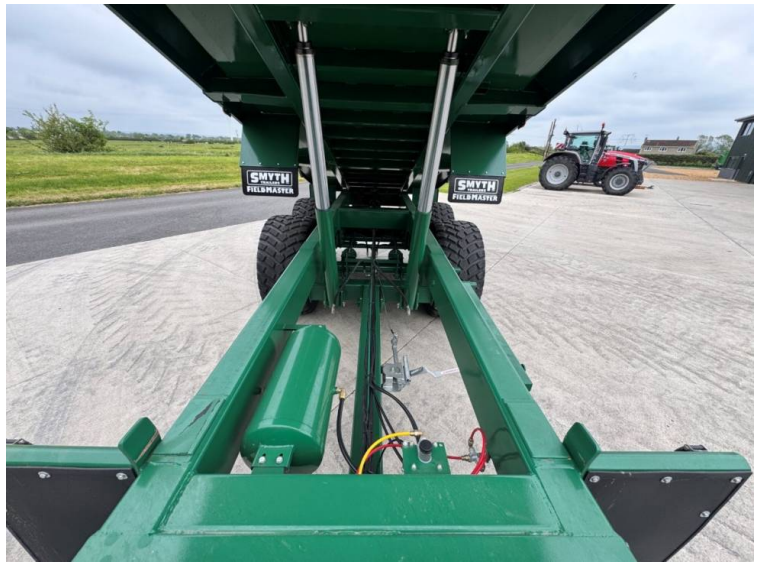

Marque: Smyth

Modèle: FM18 Silage Trailer (20ft) *ex demo*

Prix: POA

Réf: M4354

Marque / modèle: Smyth FM18 Silage Trailer (20ft) *ex demo*

Année: 2025

Couleur: Green

Condition: As New

Info supplémentaires.:

- Ex demo - as new
- Sprung drawbar
- Full commercial axles
- Air & hydraulic brakes c/w load sensing
- Full LED lighting
- 4 auto reversing lights
- Rear hitch & services
- 560/60×22.5 tyres