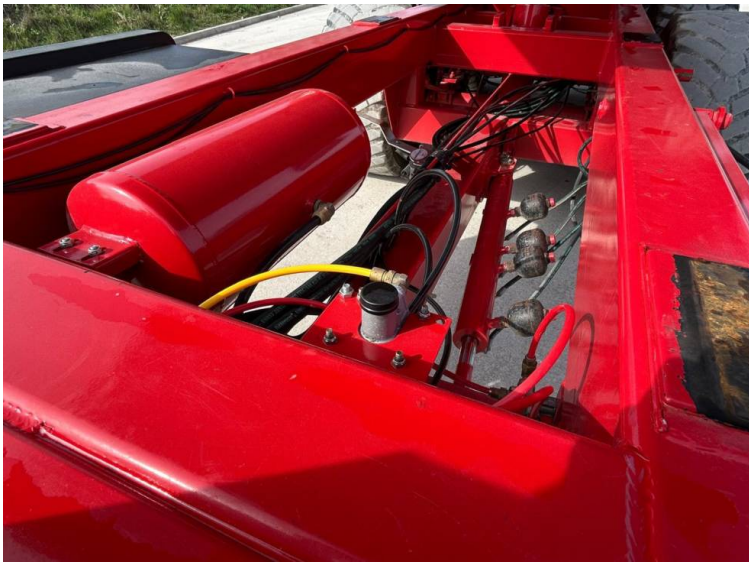

Marque: Smyth
Modèle: SC50 Pro Silage Trailer

Prix: POA

Réf: M4392

Marque / modèle: Smyth SC50 Pro Silage Trailer

Année: 2022

Couleur: Red

Condition: Good

Info supplémentaires.:

- Pro spec
- Sprung drawbar
- Full commercial axles
- Air & hydraulic brakes c/w load sensing
- Positive front & rear steering axles
- Full LED lighting
- 4 auto reversing lights
- Galvanised steel ladder & light surrounds
- Rear hitch & services
- Toolbox