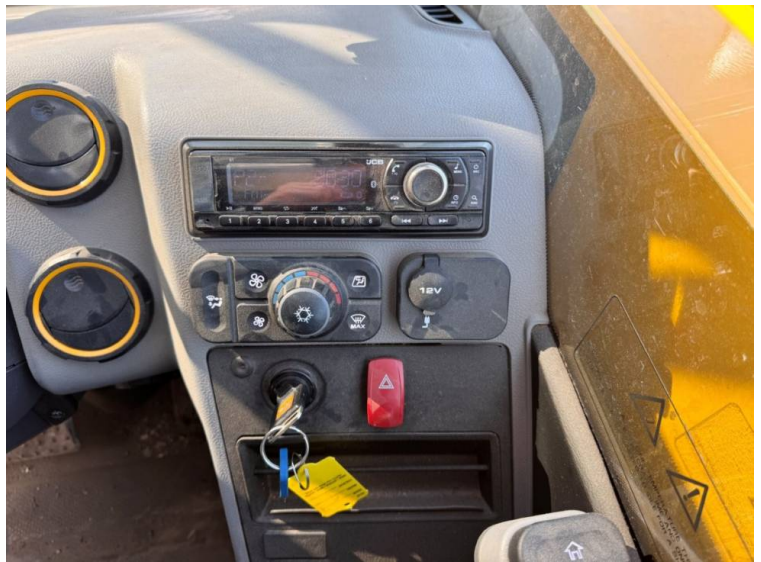

Pneus: 6 speed powershift

Condition: Good

Info supplémentaires.:

- 4.2 tonne lifting capacity
- 7 metre reach
- Brand new JCB Q fit headstock & pallet forks
- Pick up hitch
- 1 double rear spool
- Soft ride boom suspension
- Air con
- Tyres - 460/70x24