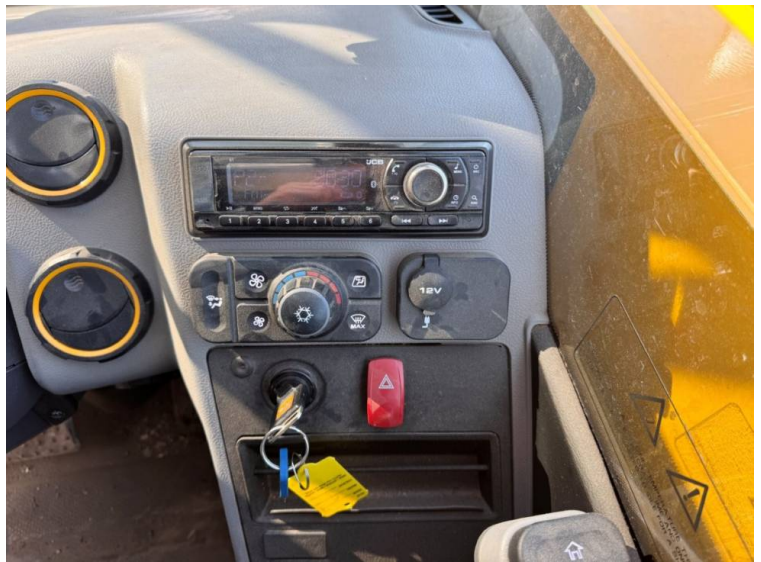

**Pneus:** 6 speed powershift

**Condition:** Good

**Info supplémentaires.:**

- 4.2 tonne lifting capacity
- 7 metre reach
- Brand new JCB Q fit headstock & pallet forks
- Pick up hitch
- 1 double rear spool
- Soft ride boom suspension
- Air con
- Tyres - 460/70x24