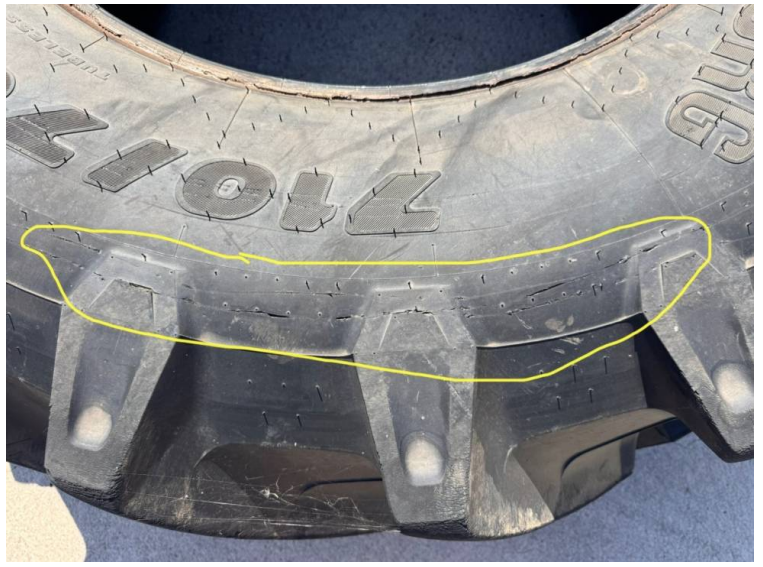

**Marque: Trelleborg**

**Modèle: TM800 710/70x38 single tyre**

Prix: £975

Réf: M4414

**Marque / modèle:** Trelleborg TM800 710/70x38 single tyre

**Info supplémentaires.:**

- 166D
- 95%
- Very light scratching to wall on one side of tyre, as seen in pictures