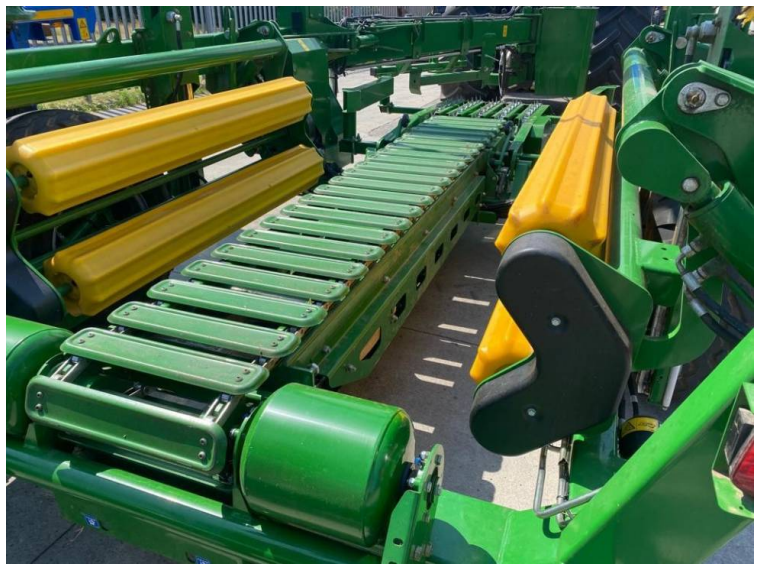

Make: McHale Model: 998 Hi Speed Wrapper

Price: £32,500

Ref: M4087

Make / Model: McHale 998 Hi Speed Wrapper

Year: 2020

Condition: Excellent

Additional Spec:

- 9840 Bales
- 400/70×20