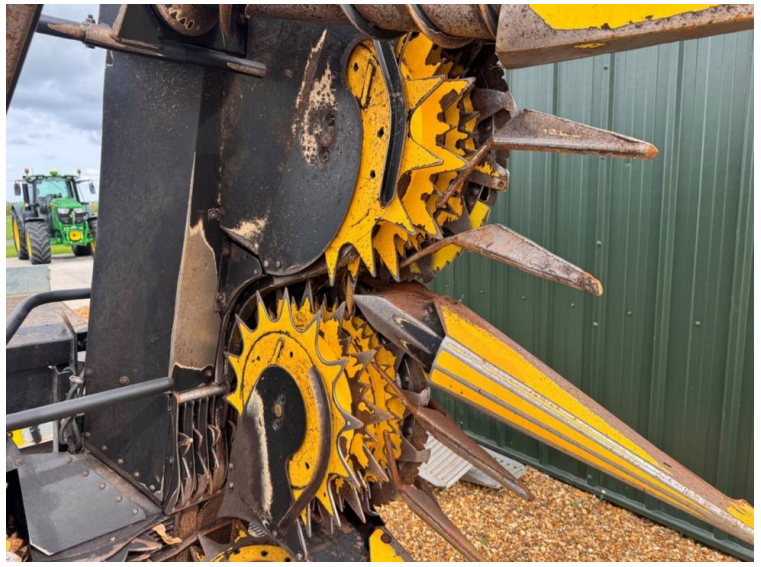

Incorporated in England and Wales Company number: 03184184