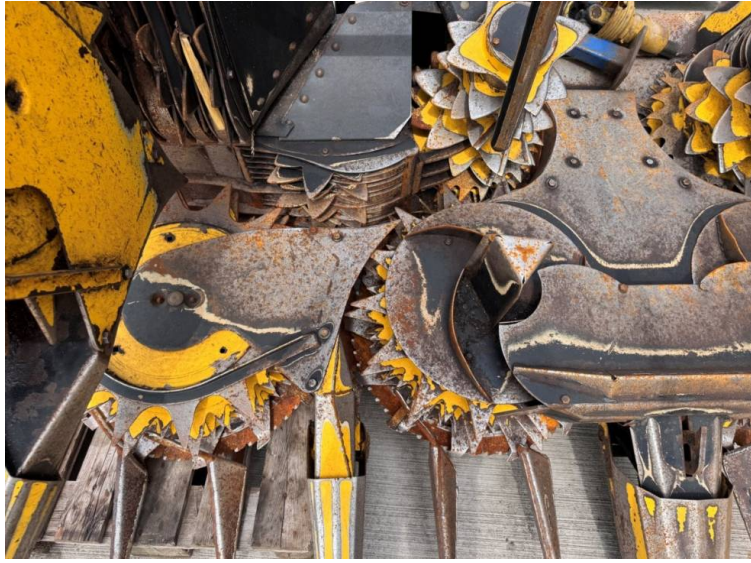

Incorporated in England and Wales Company number: 03184184