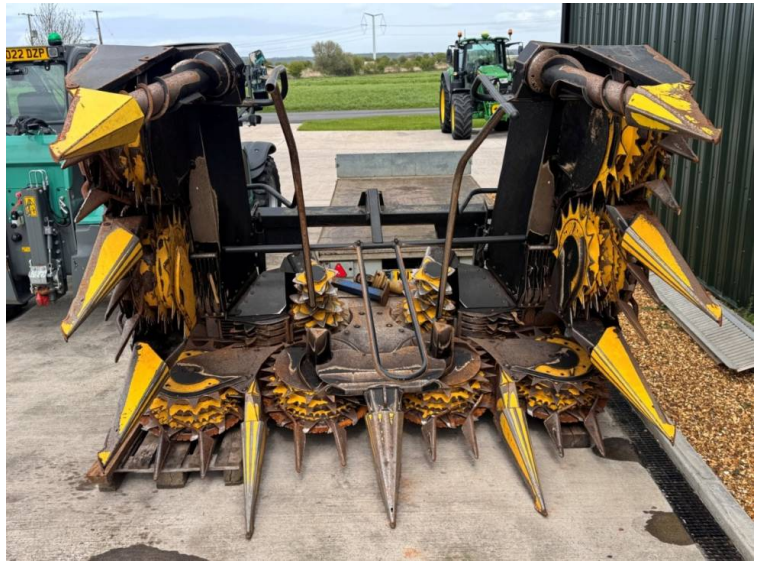

Michael Burdge Limited
Pillhay Farm
Bristol Road
Hewish
North Somerset
BS24 6SN

+44 (0)1934 838385
michael@michaelburdge.com

Make: New Holland Model: F1440 8 Row Maize Header

Price: £12,750

Ref: M4383

Make / Model: New Holland F1440 8 Row Maize Header

Year: 2011

Additional Spec:

- To fit New Holland FR