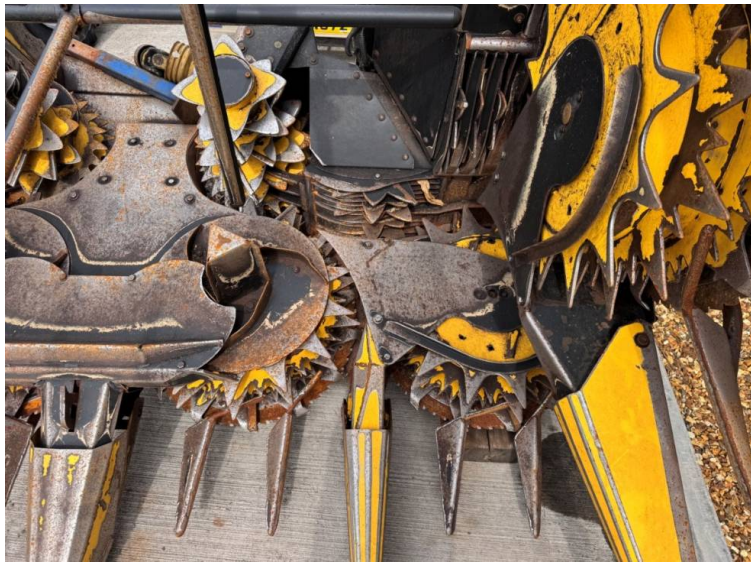

Incorporated in England and Wales Company number: 03184184