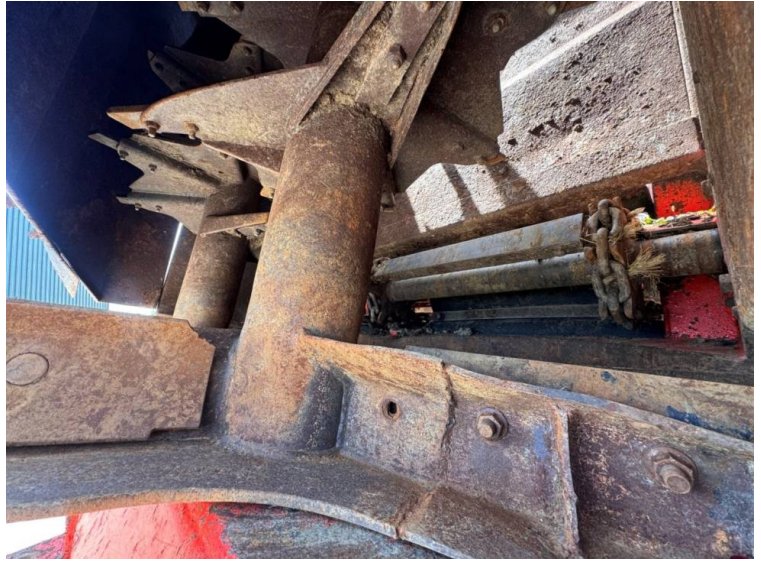

Make: K-Two
Model: Evo 1400 MK3 Spreader

Price: POA

Ref: M4410

Make / Model: K-Two Evo 1400 MK3 Spreader

Year: 2019

Colour: Red

Condition: Very Good

Additional Spec:

- Sprung drawbar
- Hydraulic brakes
- Hydraulic rear door
- Rear hood
- Tyres - 580/70x38

Incorporated in England and Wales Company number: 03184184