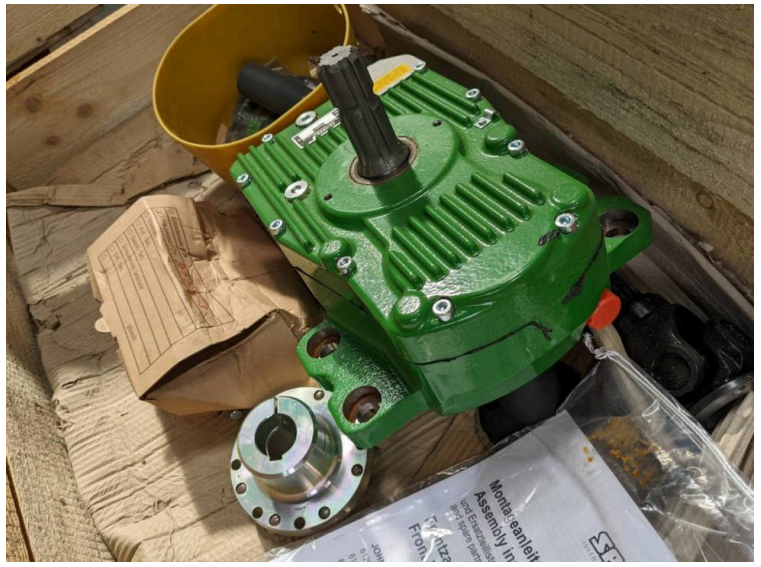

Make: Sauter

Model: NEW Front PTO To Fit JD 6120-6920, JD 6130-6630, JD 6830-7530

Price: £1,950

Ref: M3943

Make / Model: Sauter NEW Front PTO To Fit JD 6120-6920, JD 6130-6630, JD 6830-7530

Year: 2022

Additional Spec:

To Fit:

- JD 6120-6920
- JD 6130-6630
- JD 6830-7530

Incorporated in England and Wales Company number: 03184184