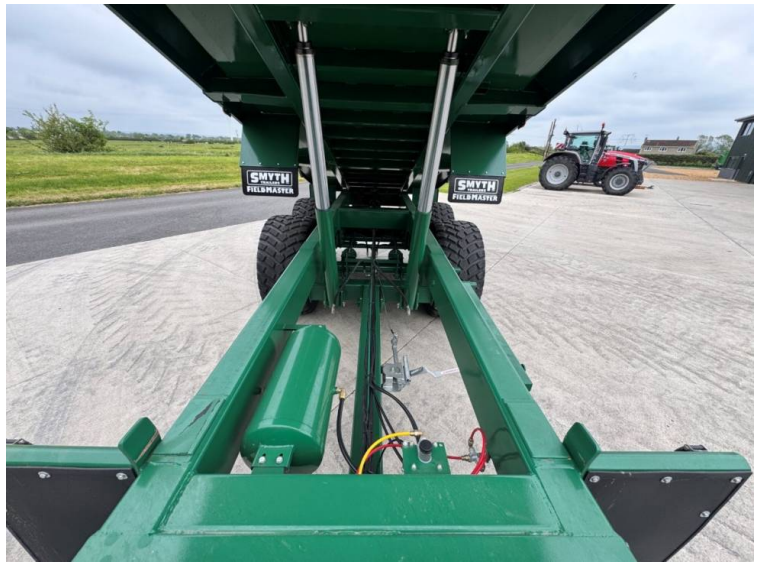

Make: Smyth
Model: FM18 Silage Trailer (20ft) *ex demo*

Price: POA

Ref: M4354

Make / Model: Smyth FM18 Silage Trailer (20ft) *ex demo*

Year: 2025

Colour: Green

Condition: As New

Additional Spec:

- Ex demo - as new
- Sprung drawbar
- Full commercial axles
- Air & hydraulic brakes c/w load sensing
- Full LED lighting
- 4 auto reversing lights
- Rear hitch & services
- 560/60x22.5 tyres

Incorporated in England and Wales Company number: 03184184