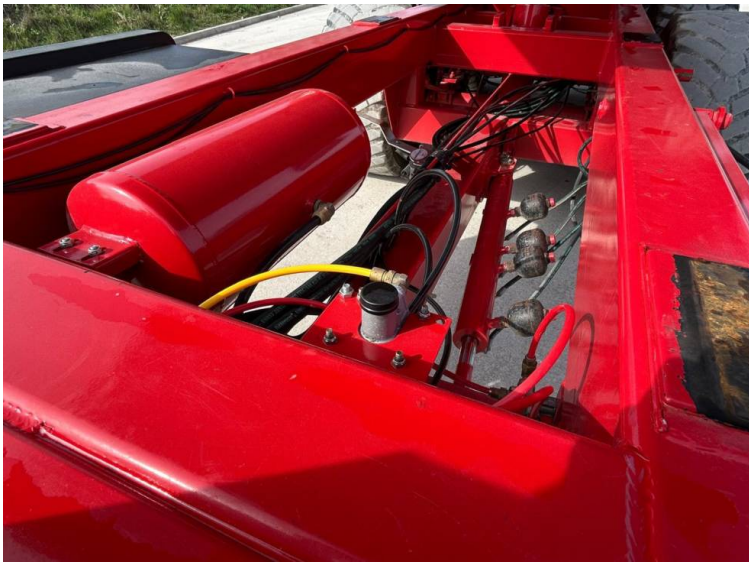

**Make: Smyth**  
**Model: SC50 Pro Silage Trailer**

Price: POA

Ref: M4392

**Make / Model:** Smyth SC50 Pro Silage Trailer

**Year:** 2022

**Colour:** Red

**Condition:** Good

**Additional Spec:**

- Pro spec
- Sprung drawbar
- Full commercial axles
- Air & hydraulic brakes c/w load sensing
- Positive front & rear steering axles
- Full LED lighting
- 4 auto reversing lights
- Galvanised steel ladder & light surrounds
- Rear hitch & services
- Toolbox