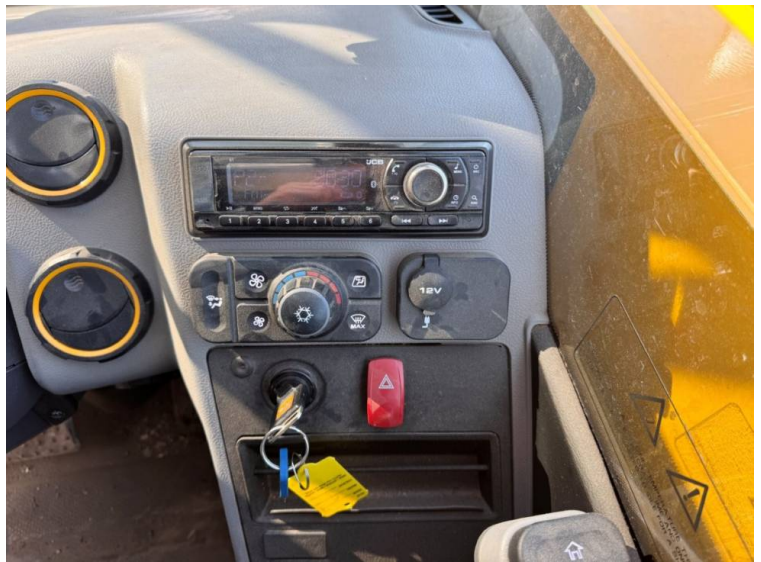

Condition: Good

Additional Spec:

- 4.2 tonne lifting capacity
- 7 metre reach
- Brand new JCB Q fit headstock & pallet forks
- Pick up hitch
- 1 double rear spool
- Soft ride boom suspension
- Air con
- Tyres - 460/70x24