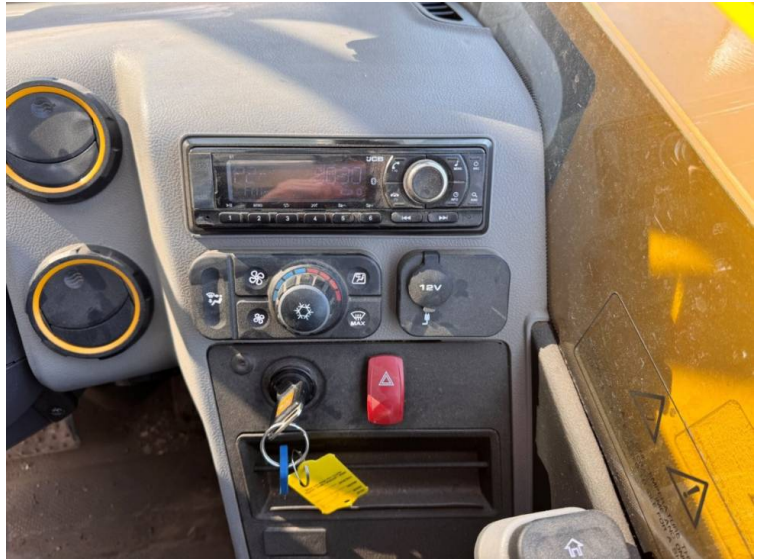

Condition: Good

Additional Spec:

- 4.2 tonne lifting capacity
- 7 metre reach
- Brand new JCB Q fit headstock & pallet forks
- Pick up hitch
- 1 double rear spool
- Soft ride boom suspension
- Air con
- Tyres - 460/70x24