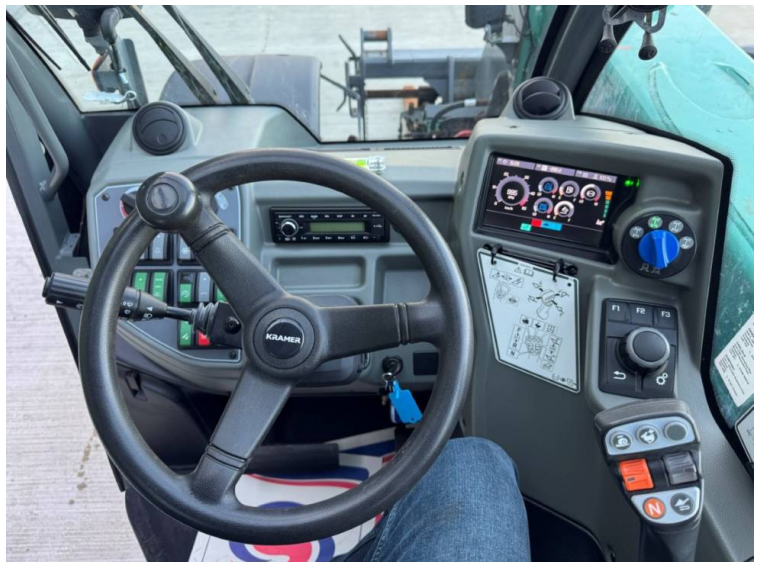

Make: Kramer
Model: KT457 Eco Speed

Price: £54,500

Ref: P1394

Make / Model: Kramer KT457 Eco Speed

Year: 2022

Hours: 3396

Max Speed: 40K

Tyres: Michelin Bib Load 460/70x24

Additional Spec:

- JCB Q fit headstock
- Joystick control
- Reversing camera
- Air conditioning
- Pick up hitch
- 1 rear spool

Incorporated in England and Wales Company number: 03184184