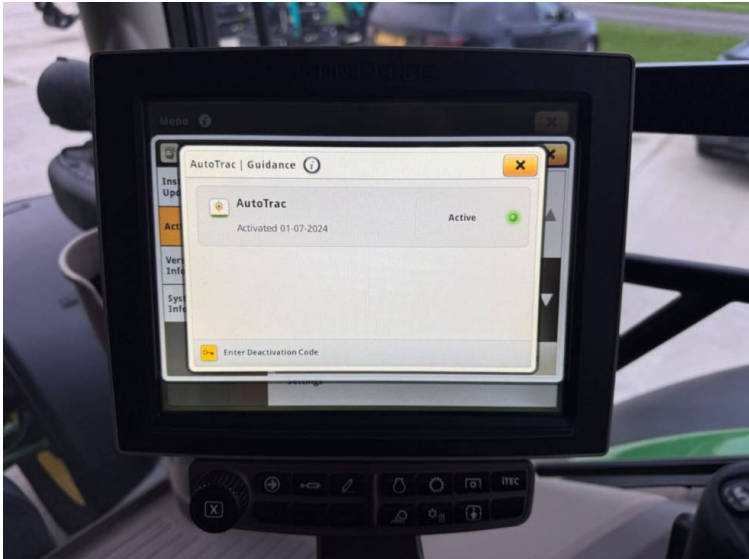

Tyres: 650/65x42 600/65x28

Condition: Very Good

Additional Spec:

- Autotrac activated
- Row sense & section control activated
- Front linkage
- TLS & cab suspension
- Hydraulic rear top link
- Air brakes
- 4 rear electric spools
- 2 double front spools
- Air seat
- Pan roof