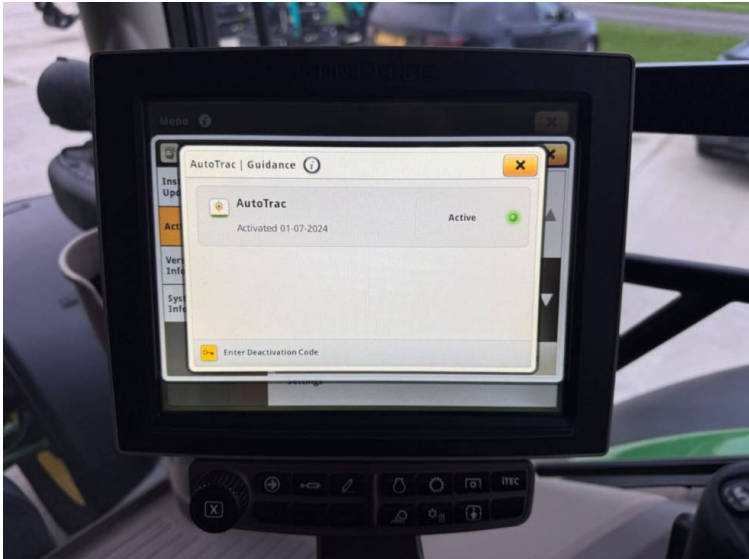

**Transmission:** Auto Power

**Tyres:** 650/65x42 600/65x28

**Condition:** Very Good

**Additional Spec:**

- Autotrac activated
- Row sense & section control activated
- Front linkage
- TLS & cab suspension
- Hydraulic rear top link
- Air brakes
- 4 rear electric spools
- 2 double front spools
- Air seat
- Pan roof