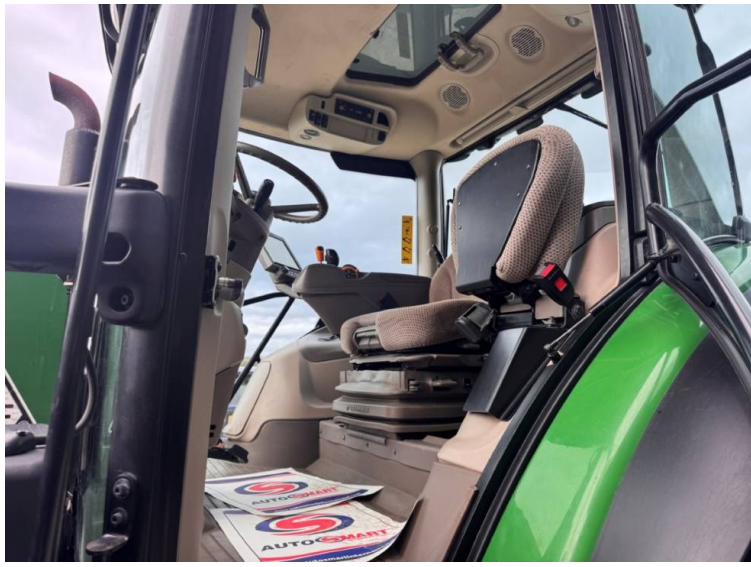

Transmission: Auto Power

Tyres: 650/65x42 600/65x28

Additional Spec:

- Autotrac activated
- Row sense & section control activated
- Front linkage & PTO
- TLS & cab suspension
- Hydraulic rear top link
- Air brakes
- Isobus
- 4 rear electric spools
- 1 double front spool