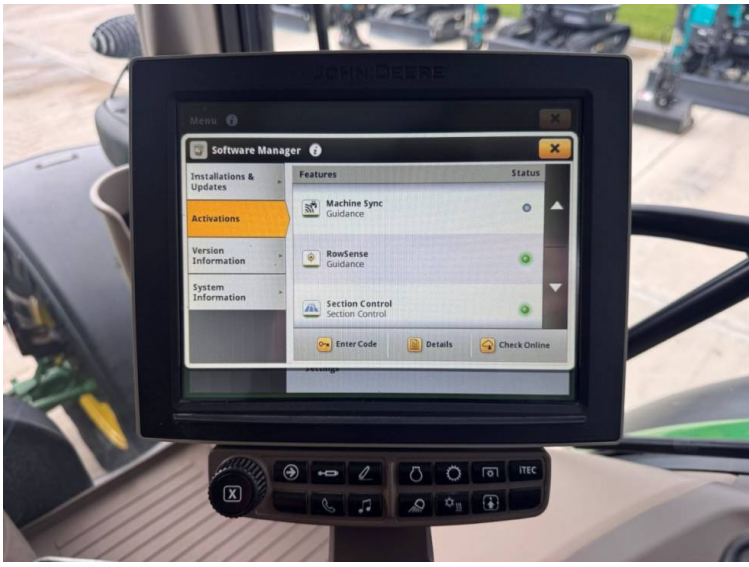

Transmission: Auto Power

Tyres: 650/65x42 600/65x28

Additional Spec:

- Autotrac activated
- Row sense & section control activated
- Front linkage & PTO
- TLS & cab suspension
- Hydraulic rear top link
- Air brakes
- Isobus
- 4 rear electric spools
- 1 double front spool