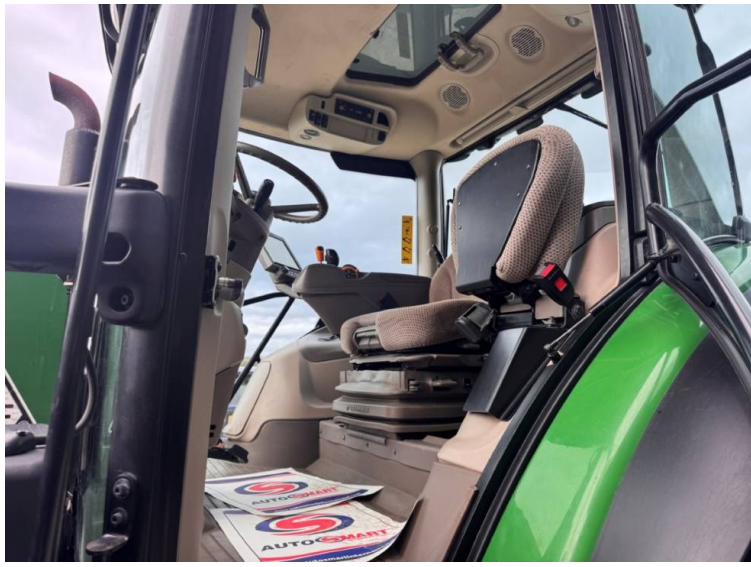

**Max Speed:** 50K

**Transmission:** Auto Power

**Tyres:** 650/65x42 600/65x28

**Additional Spec:**

- Autotrac activated
- Row sense & section control activated
- Front linkage & PTO
- TLS & cab suspension
- Hydraulic rear top link
- Air brakes
- Isobus
- 4 rear electric spools
- 1 double front spool