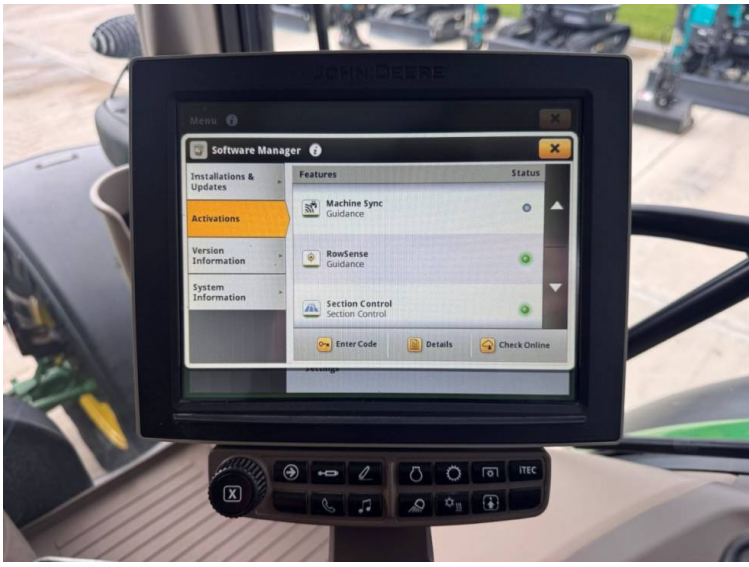

**Max Speed:** 50K

**Transmission:** Auto Power

**Tyres:** 650/65x42 600/65x28

**Additional Spec:**

- Autotrac activated
- Row sense & section control activated
- Front linkage & PTO
- TLS & cab suspension
- Hydraulic rear top link
- Air brakes
- Isobus
- 4 rear electric spools
- 1 double front spool