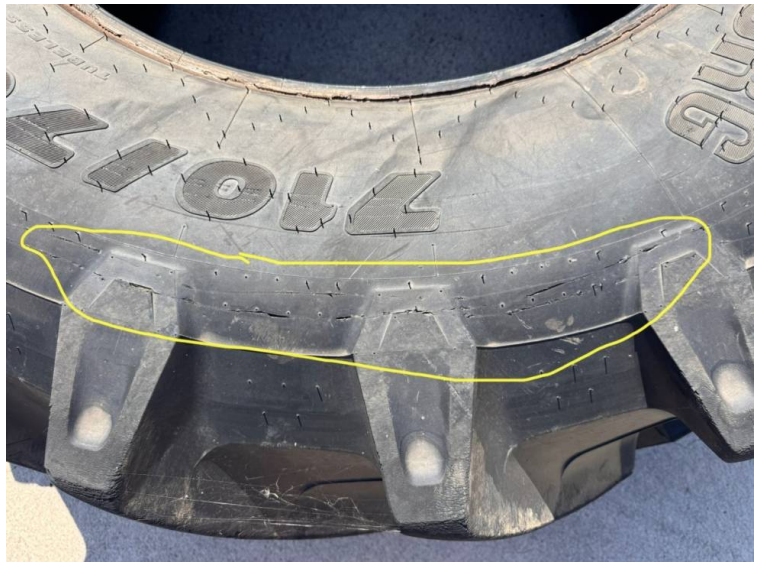

Make: Trelleborg
Model: TM800 710/70x38 single tyre

Price: £975

Ref: M4414

Make / Model: Trelleborg TM800 710/70x38 single tyre

Additional Spec:

- 166D
- 95%
- Very light scratching to wall on one side of tyre, as seen in pictures